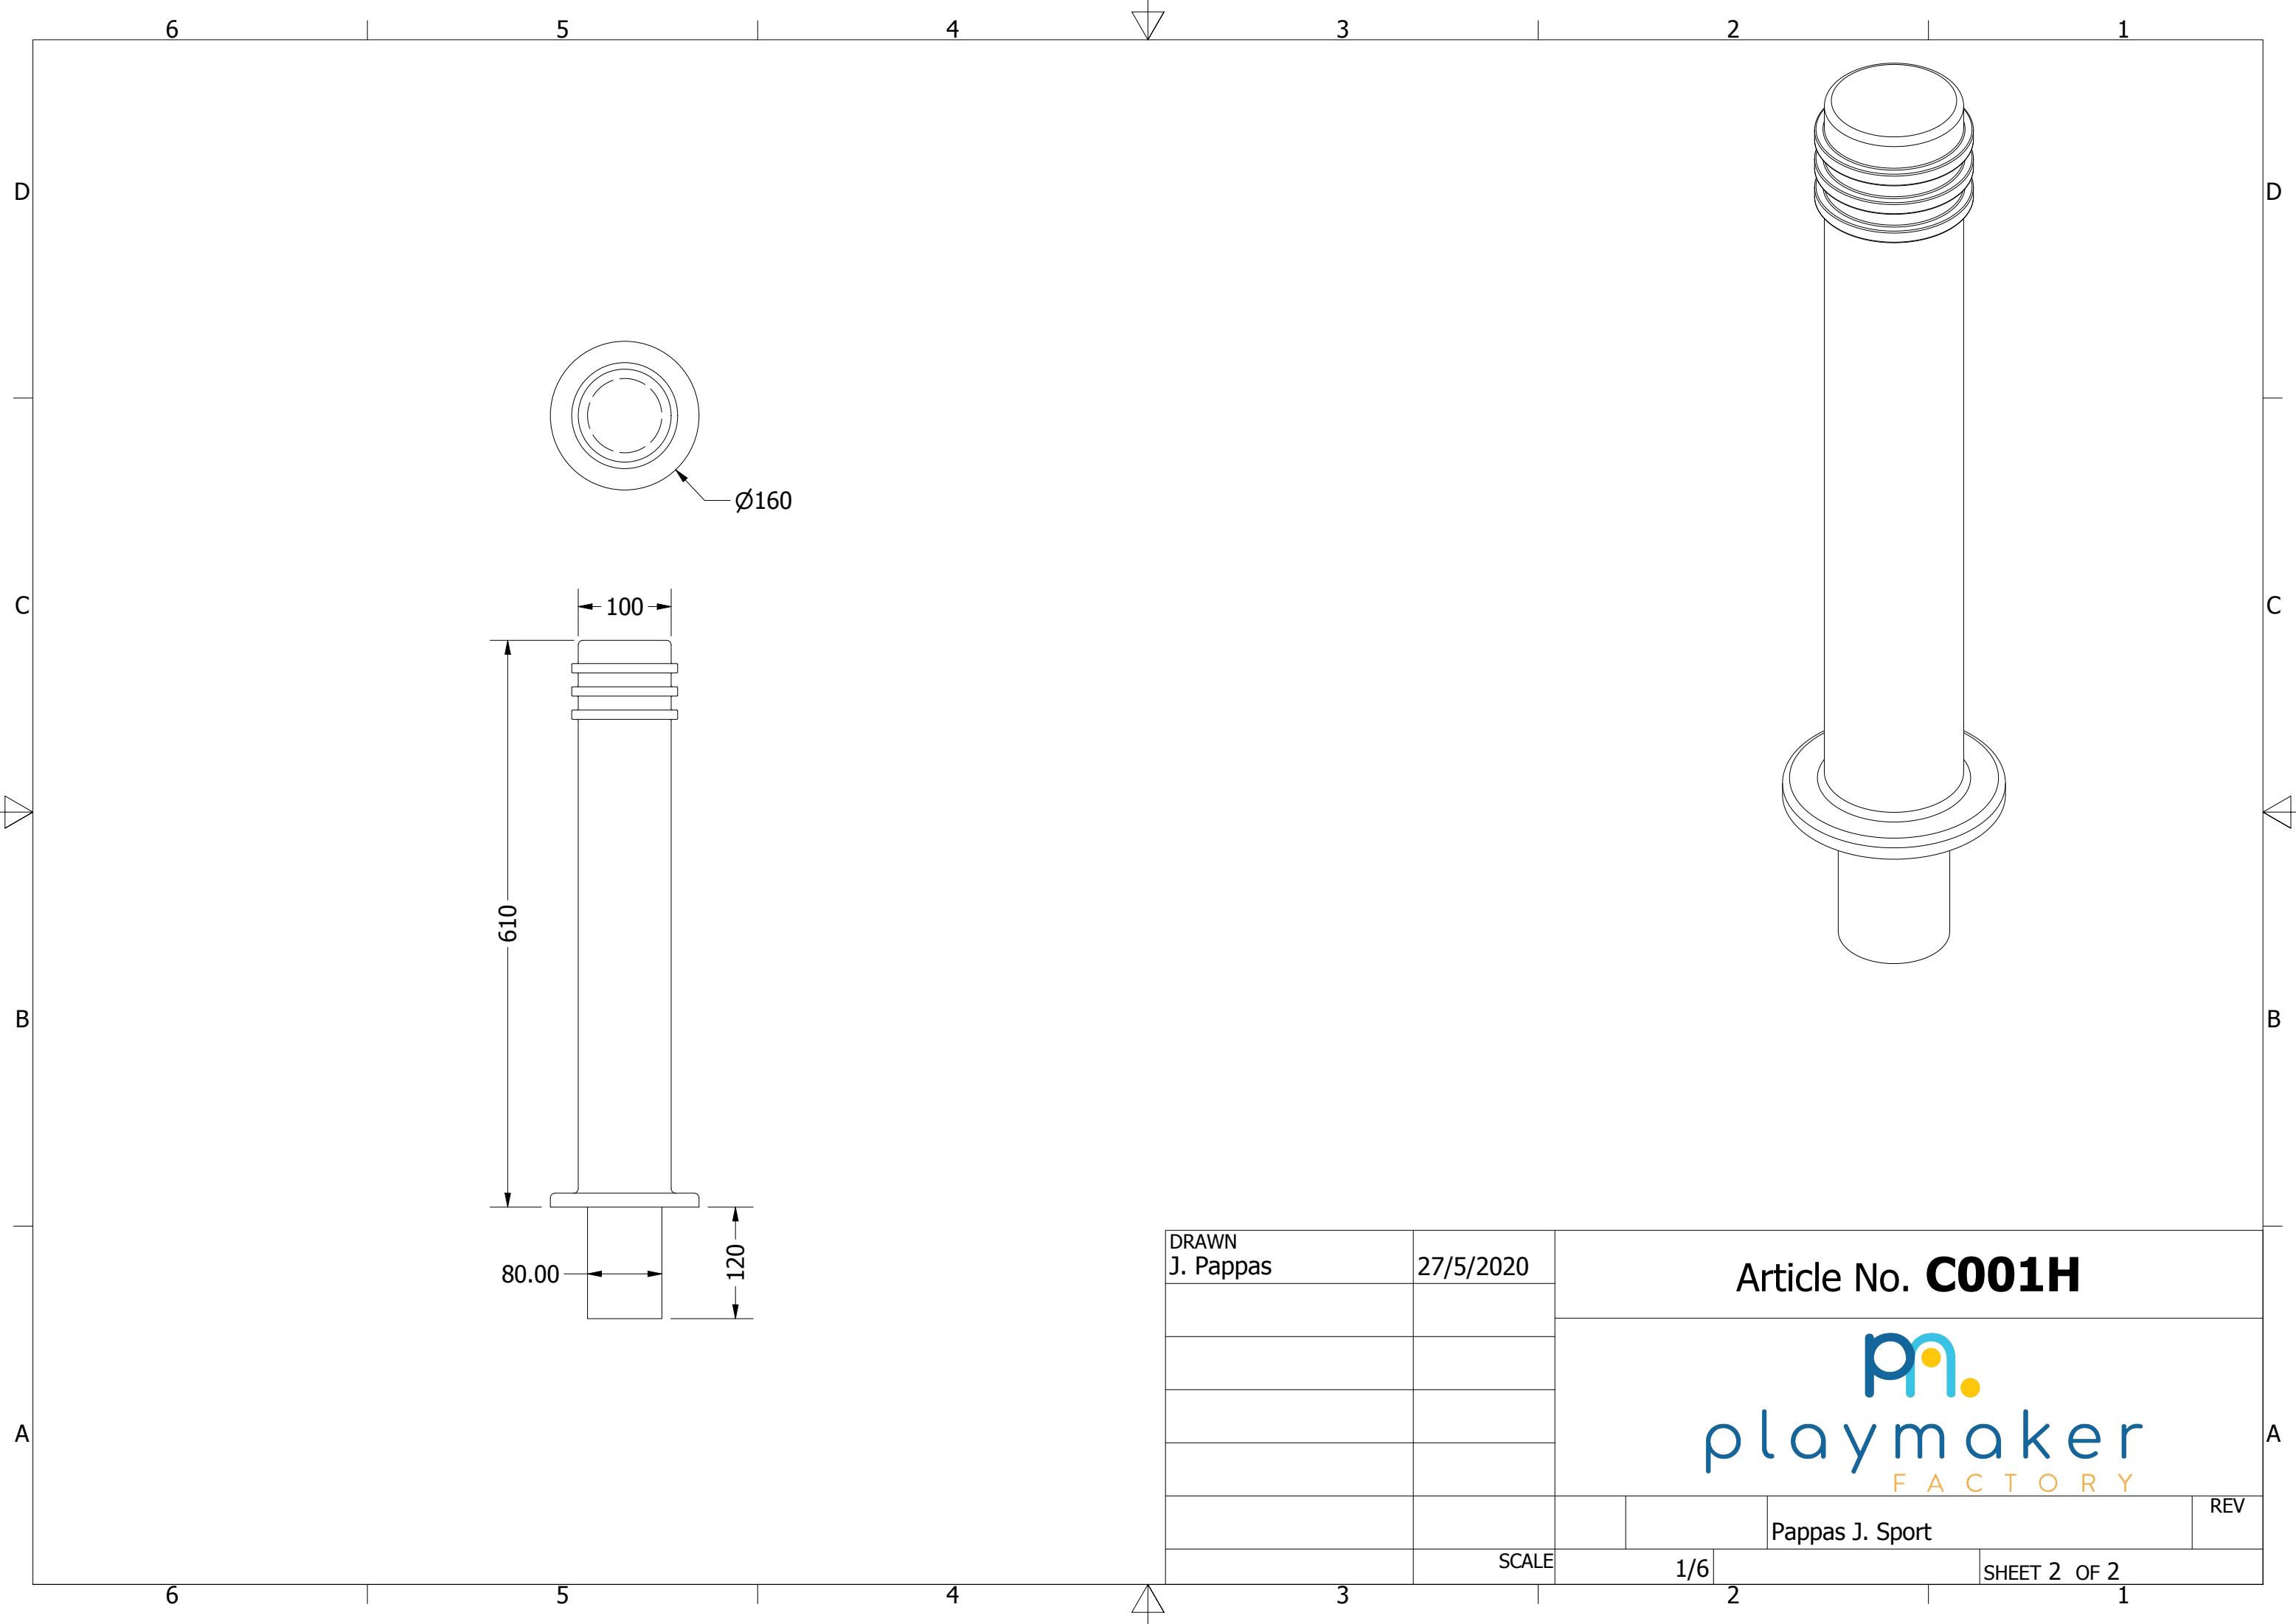

ΜΕΤΑΛΛΙΚΟ ΚΟΛΩΝΑΚΙ ΠΕΖΟΔΡΟΜΙΟΥ

DRAWN J. Pappas	27/5/2020	Article No. C001H		
				
		Pappas J. Sport		REV
	SCALE	1/4	SHEET 1 OF 2	

DRAWN J. Pappas	27/5/2020	Article No. C001H		
				
		Pappas J. Sport		REV
	SCALE	1/6	SHEET 2 OF 2	