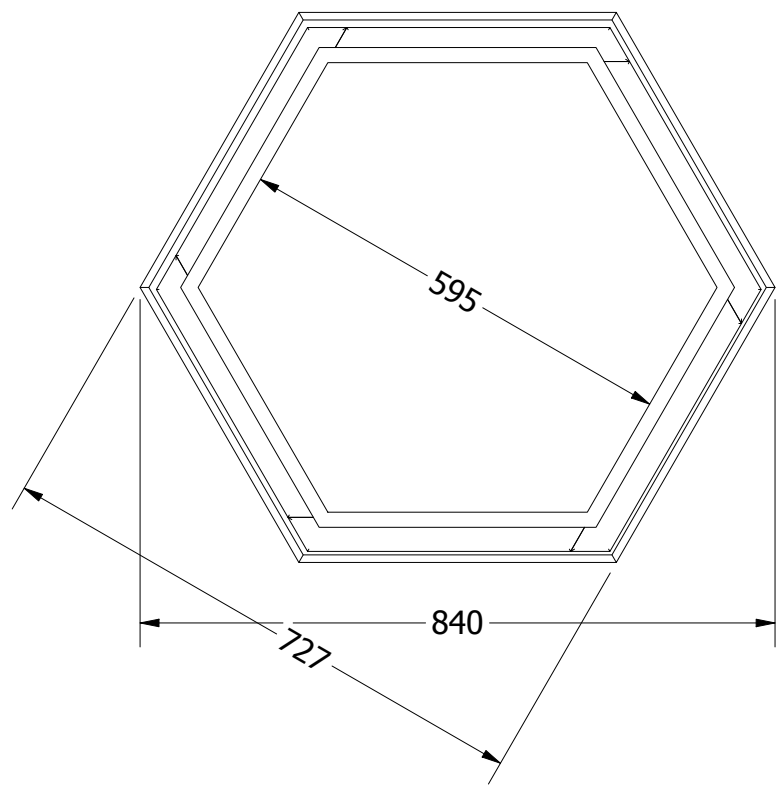

# ΕΞΑΓΩΝΗ ΕΥΛΙΝΗ ΖΑΡΤΙΝΙΕΡΑ

DRAWN GIANNHS PAPPAS	17/5/2020	Article No. <b>C001L</b>		
				
		Pappas J. Sport		REV
	SCALE	1/6	SHEET 1 OF 2	

DRAWN GIANNHS PAPPAS	17/5/2020	Article No. <b>C001L</b>	
			
		Pappas J. Sport	
	SCALE	1/10	REV
		SHEET 2 OF 2	