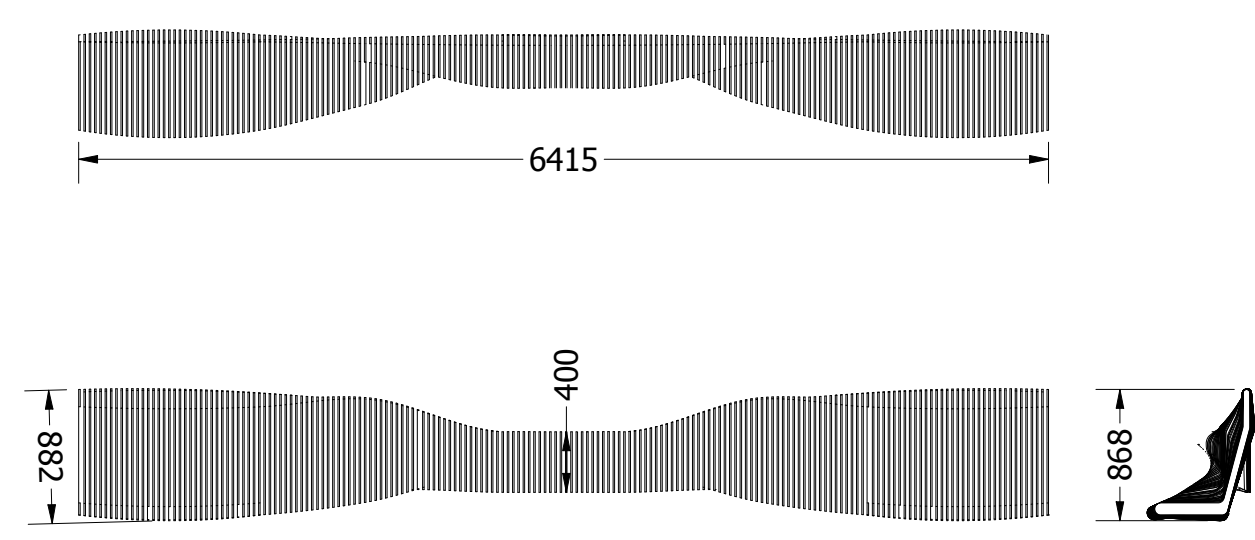

ΠΑΓΚΑΚΙ ΙΝΟΧ ΜΕ ΠΛΑΤΗ

DRAWN J. Pappas	16/5/2020	Article No. C005A		
				
		Pappas J. Sport		REV
	SCALE	1/25	SHEET 1 OF 2	

6 5 4 3 2 1

D

C

B

A

DRAWN J. Pappas	16/5/2020	Article No. C005A		
				
		Pappas J. Sport		REV
	SCALE	1/50	SHEET 2 OF 2	

6 5 4 3 2 1