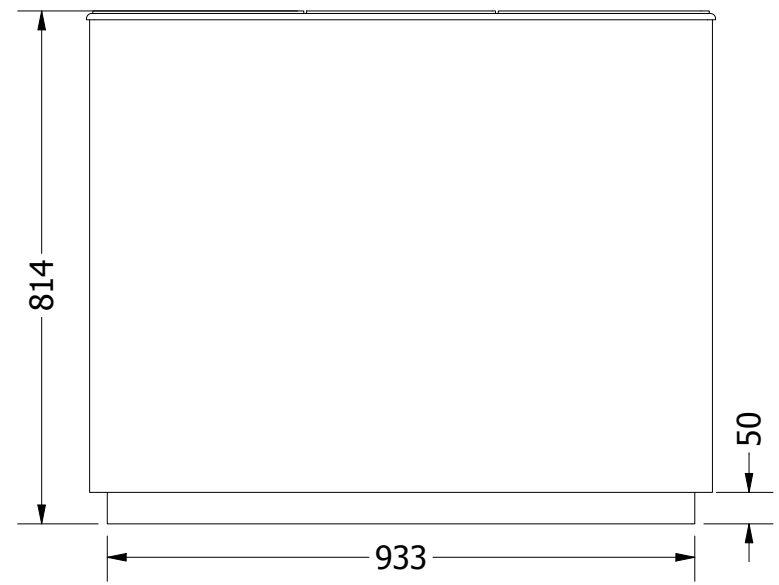

ΜΕΤΑΛΛΙΚΟΣ ΟΒΑΛ ΚΑΔΟΣ ΑΝΑΚΥΚΛΩΣΗΣ

DRAWN J. Pappas	26/5/2020	Article No. C008B		
				
			Pappas J. Sport	REV
	SCALE	1/8	SHEET 1 OF 2	

DRAWN J. Pappas	26/5/2020	Article No. C008B		
				
		Pappas J. Sport		REV
	SCALE	1/12	SHEET 2 OF 2	