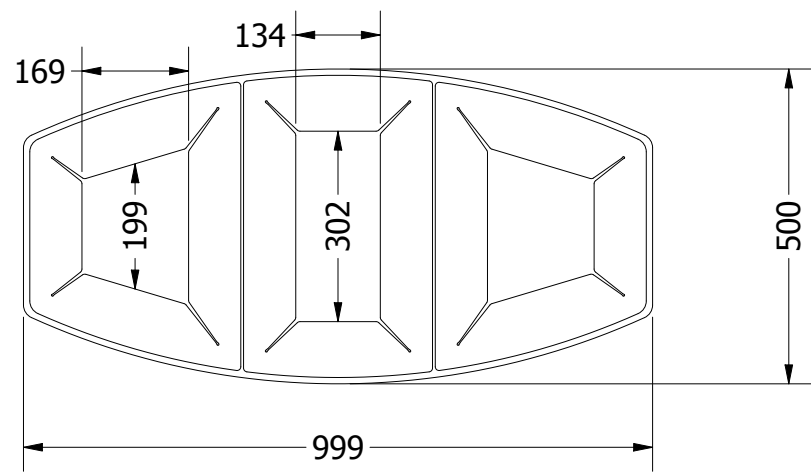

ΜΕΤΑΛΛΙΚΟΣ ΟΒΑΛ ΚΑΔΟΣ ΑΝΑΚΥΚΛΩΣΗΣ

DRAWN J. Pappas	26/5/2020	Article No. C008B		
				
			Pappas J. Sport	REV
	SCALE	1/8	SHEET 1 OF 2	

DRAWN J. Pappas	26/5/2020	Article No. C008B		
				
		Pappas J. Sport		REV
	SCALE	1/12	SHEET 2 OF 2	